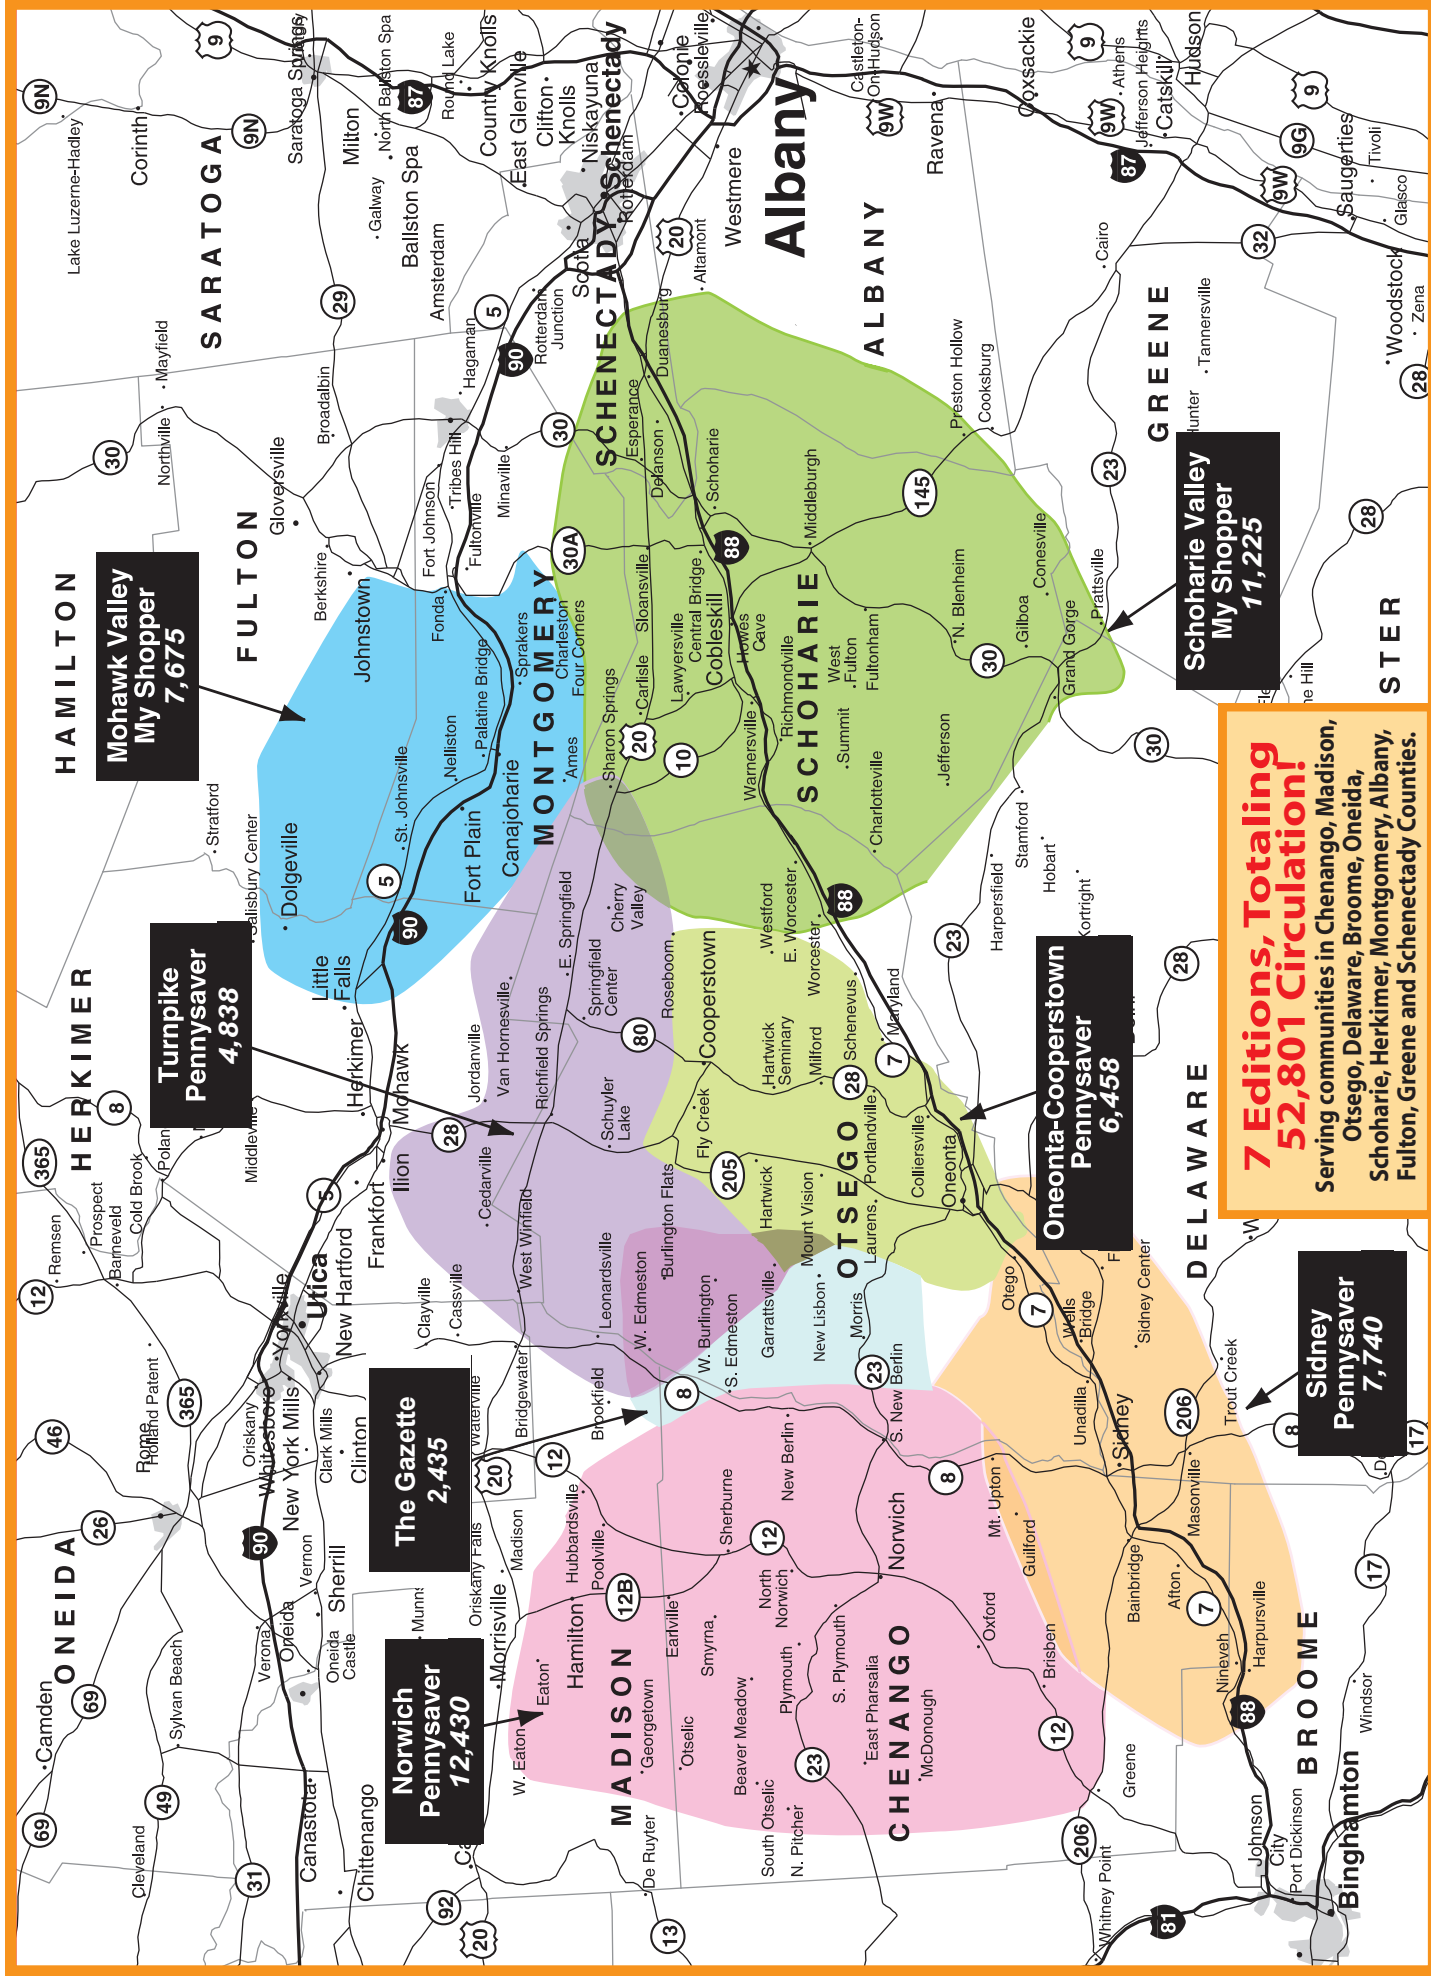

RATES & DISTRIBUTION

information

A family of national award-winning publications serving 52,801 homes in Central New York State.

Effective October 1, 2022

- Norwich • Sidney • Turnpike
- Oneonta-Cooperstown

- Schoharie Valley
- Mohawk Valley

THE GAZETTE

NORWICH EDITION

Zip	Location	Deliveries
13332	Earlville.....	500
13758	East Pharsalia.....	25
13334	Eaton and West Eaton.....	145
13072	Georgetown.....	125
13776	Gilbertsville.....	25
13778	Greene RD 1 & 3.....	435
13780	Guilford.....	250
13346	Hamilton.....	450
13355	Hubbardville.....	20
13801	McDonough.....	275
13411	New Berlin.....	850
13814	North Norwich.....	75
13124	North Pitcher.....	20
13815	Norwich.....	5420
13830	Oxford.....	1300
13136	Pitcher.....	25
13832	Plymouth.....	50
13460	Sherburne.....	1260
13464	Smyrna.....	350
13466	South Edmeston.....	30
13843	South New Berlin.....	650
13155	South Otselic.....	125
13844	South Plymouth.....	25

TOTAL 2,435

TURNPIKE EDITION

Zip	Location	Deliveries
13313	Bridgewater.....	125
13315	Burlington Flats.....	375
13320	Cherry Valley.....	655
13333	East Springfield.....	50
13342	Garrattsville.....	25
13357	Ilion.....	388
13361	Jordanville.....	25
13407	Mohawk.....	90
13439	Richfield Springs.....	1630
13450	Roseboom.....	75
13457	Schuyler Lake.....	115
13468	Springfield Center.....	125
13485	West Edmeston.....	185
13491	West Winfield.....	975